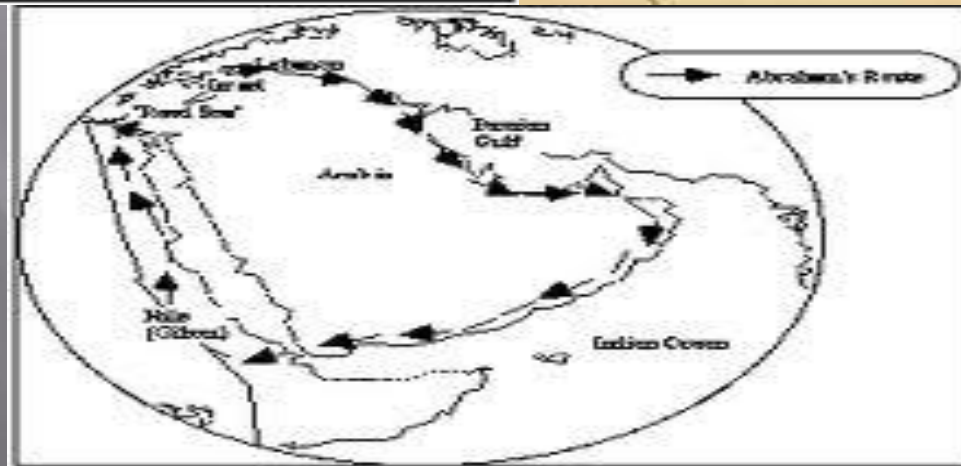

People !!!

Festivals

- ▣ Shemu
- ▣ Heb Set

Blue(Black) Guide

BLUE GUIDE Egypt

Pharaoh of Moses

The Crossing of Moses

- ▣ Where???
- ▣ When???

The Red Sea

Pharaohs Bath

Murra

The Manna and the Quail

The Burning Bush

The Mountain of Moses